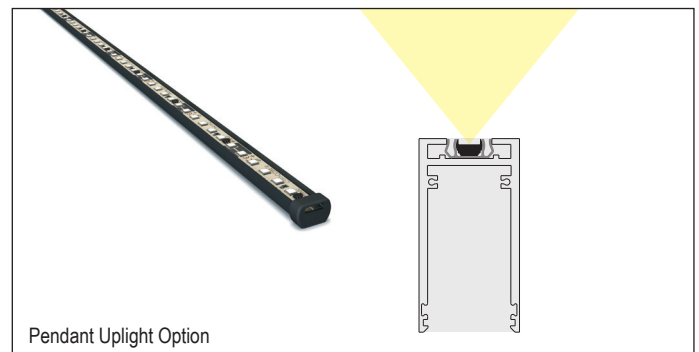

Compliance

SIZE	MOUNTING TYPE	LENGTH		FINISH
NTS 1.5" Width	MS Surface Mounted <i>Also use for Pendant & Millwork</i>	1000	3ft 3in 1000mm	W White
		2000	6ft 6in 2000mm	B Black
	MR Mud-in Recessed	3000	9ft 10in 3000mm	G Matt Gold
				C Custom

ORDER CODE EXAMPLE:
NeoTrak 1.5" width / Surface Mounted / 6ft 6in (2000mm) / White Finish
CODE: **NTS-MS2000W**