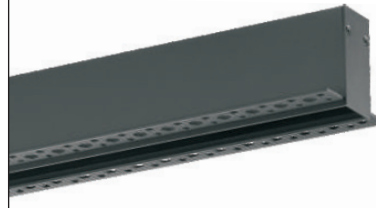

Power Input  
NTS-MS001

Millwork Adapters  
NTS-MS008

Surface Fixings  
NTS-MS009

Pendant with power feed  
NTS-MS010

Pendant 4ft wire  
NTS-MS011

Uplight Clips  
NTS-MS012

## Mud-in Recessed

3ft 3.4"  
6ft 6.7"  
9ft 10"  
Field-cutttable  

L Corner  
NTS-MR002

Inner Corner  
NTS-MR005

T Corner  
NTS-MR003

Outer Corner  
NTS-MR006

Power Input  
NTS-MR001