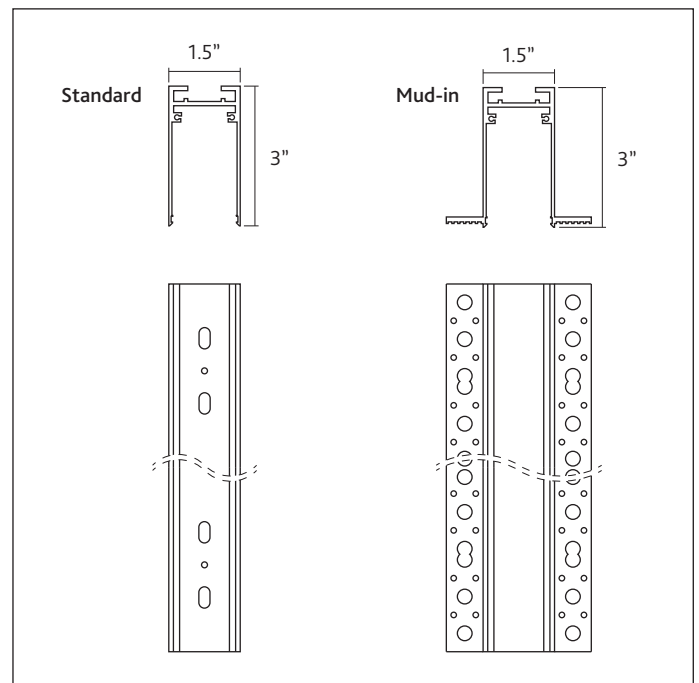

Fixture Material	Extruded powder-coated aluminum
System	1.5" width magnetic track
Lengths	3ft 3in   6ft 6in   9ft 10in
Finish Colors	Black   White   Matt Gold   Custom
Mounting	Recessed   Mud-in   Millwork   Surface   Pendant
Cutting	Field cuttable
Input Voltage	24VDC
Driver	Integral   Remote
Dimming	ELV   0/1-10V   DALI
Fixtures	Linear   Wall Wash   Track Head
CRI	90+ R <sub>a</sub>   50+ R <sub>g</sub>
CCT	2700K   3000K   3500K   4000K
Optical Filters	Solite Lens   Beam Shaper   H-Comb   Frost
Uplight	Pendant with uplight option
Location	Dry Location

Field cuttable **NeoTrak** 24VDC magnetic low voltage 1.5" width track system in surface, mud-in recessed, millwork and pendant types with uplight option. Full range of magnetic track fixtures including linear frost, wall wash and adjustable track heads with optical filter options.

### Compliance

SIZE	MOUNTING TYPE	LENGTH		FINISH
NTS 1.5" Width	MS Surface Mounted <i>Also use for Pendant &amp; Millwork</i>	1000	3ft 3in 1000mm	W White
		2000	6ft 6in 2000mm	B Black
	MR Mud-in Recessed	3000	9ft 10in 3000mm	G Matt Gold
				C Custom

ORDER CODE EXAMPLE:  
NeoTrak 1.5" width / Surface Mounted / 6ft 6in (2000mm) / White Finish  
CODE: **NTS-MS2000W**