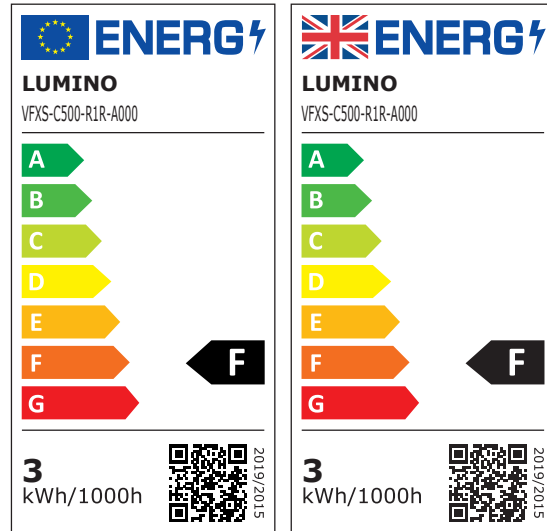

LUMINO

VectorFLEX

ENERGY LABELS

ELVFXS_R2201

TECHNICAL SUPPORT

+44(0) 1279 635 411
www.lumino.lighting

LUMINO DISTRIBUTION LTD
Lumino House, Lovet Road
Harlow, Essex CM19 5TB
United Kingdom

Authorised EU Representative:
LDL LIGHTING EUROPE LIMITED
The Black Church, St Mary's Place
Dublin, D07 P4AX
Ireland

For further help regarding installation visit
lumino.lighting

This document is subject to change without notice.
Check for latest documentation with LUMINO.
Copyright © LUMINO. E&OE

VFXS-C500-R1R-A000
ColorCORE / 2200K / 6W/m / 24VDC