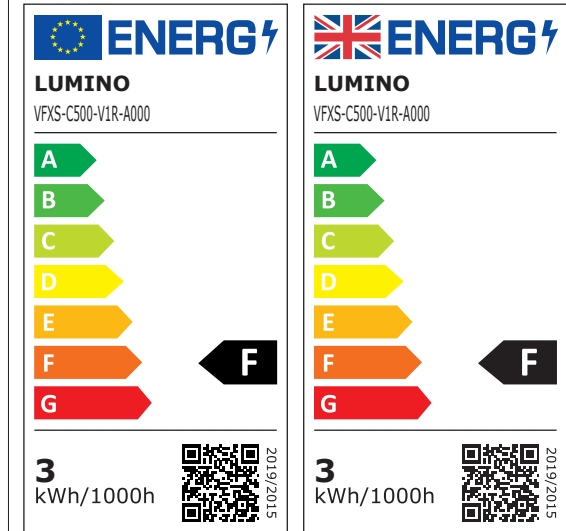

VFXS-C500-V1R-A000
ColorCORE / 3500K / 6W/m / 24VDC