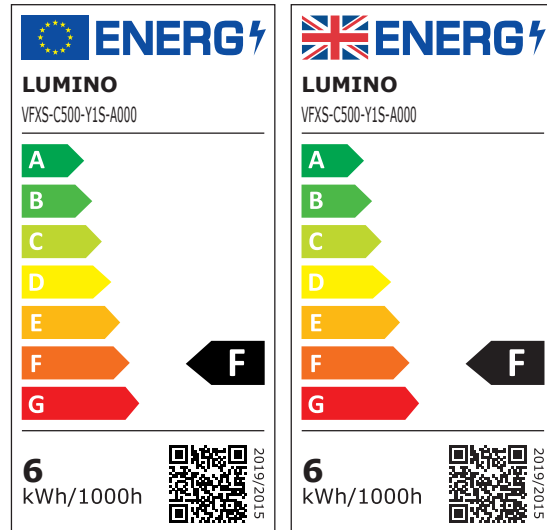

### ENERGY LABELS

ELVFXS\_R2201

VFXS-C500-R1S-A000  
ColorCORE / 2200K / 12W/m / 24VDC

VFXS-C500-T1S-A000  
ColorCORE / 2700K / 12W/m / 24VDC

VFXS-C500-V1S-A000  
ColorCORE / 3500K / 12W/m / 24VDC

VFXS-C500-Y1S-A000  
ColorCORE / 2500K / 12W/m / 24VDC