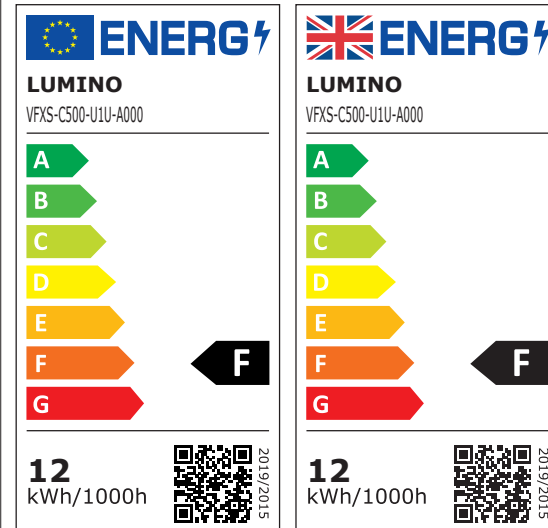

VFXS-C500-U1U-A000
ColorCORE / 3000K / 24W/m / 24VDC