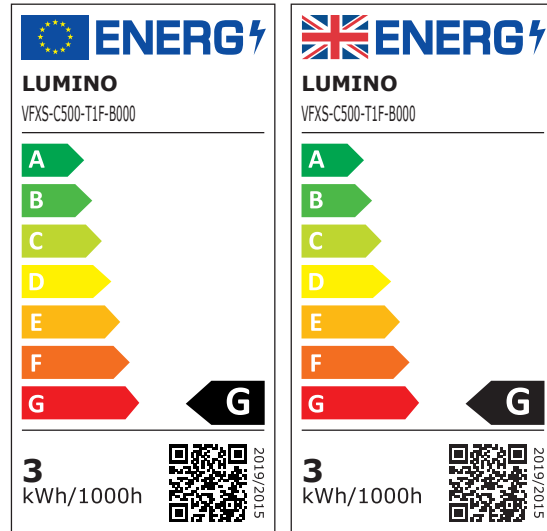

LUMINO

VectorFLEX

ENERGY LABELS

ELVFXS_R2201

VFXS-C500-T1F-B000
EQ / 2700K / 6W/m / 24VDC