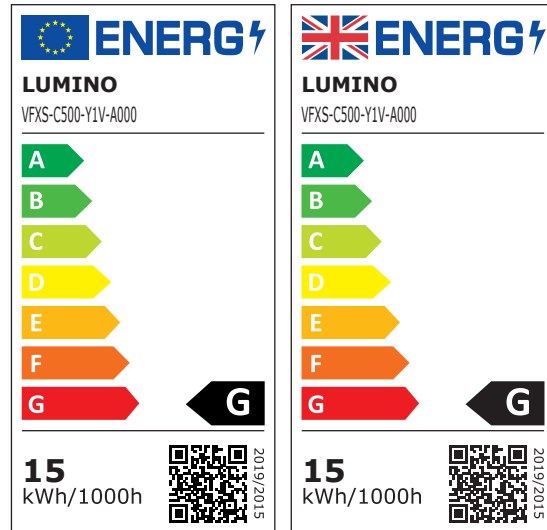

### ENERGY LABELS

ELVFXS\_R2201

VFXS-C500-R1S-A000  
ColorCORE / 2200K / 12W/m / 24VDC

VFXS-C500-T1S-A000  
ColorCORE / 2700K / 12W/m / 24VDC

VFXS-C500-V1S-A000  
ColorCORE / 3500K / 12W/m / 24VDC

VFXS-C500-Y1S-A000  
ColorCORE / 2500K / 12W/m / 24VDC

### ENERGY LABELS

ELVFXS\_R2201

VFXS-C500-R1U-A000  
ColorCORE / 2200K / 24W/m / 24VDC

VFXS-C500-T1U-A000  
ColorCORE / 2700K / 24W/m / 24VDC

VFXS-C500-V1U-A000  
ColorCORE / 3500K / 24W/m / 24VDC

VFXS-C500-Y1U-A000  
ColorCORE / 2500K / 24W/m / 24VDC

### ENERGY LABELS

ELVFXS\_R2201

VFXS-C500-R1V-A000  
ColorCORE / 2200K / 30W/m / 24VDC

VFXS-C500-T1V-A000  
ColorCORE / 2700K / 30W/m / 24VDC

VFXS-C500-V1V-A000  
ColorCORE / 3500K / 30W/m / 24VDC

VFXS-C500-Y1V-A000  
ColorCORE / 2500K / 30W/m / 24VDC