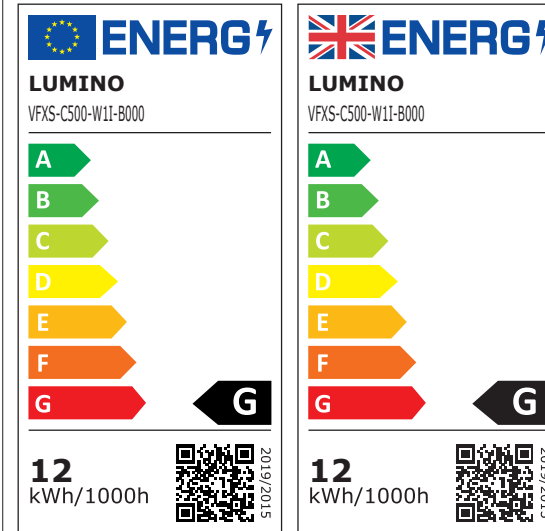

### ENERGY LABELS

ELVFXS\_R2201

VFXS-C500-R1S-A000  
ColorCORE / 2200K / 12W/m / 24VDC

VFXS-C500-T1S-A000  
ColorCORE / 2700K / 12W/m / 24VDC

VFXS-C500-V1S-A000  
ColorCORE / 3500K / 12W/m / 24VDC

VFXS-C500-Y1S-A000  
ColorCORE / 2500K / 12W/m / 24VDC

### ENERGY LABELS

ELVFXS\_R2201

VFXS-C500-R1U-A000  
ColorCORE / 2200K / 24W/m / 24VDC

VFXS-C500-T1U-A000  
ColorCORE / 2700K / 24W/m / 24VDC

VFXS-C500-V1U-A000  
ColorCORE / 3500K / 24W/m / 24VDC

VFXS-C500-Y1U-A000  
ColorCORE / 2500K / 24W/m / 24VDC

### ENERGY LABELS

ELVFXS\_R2201

VFXS-C500-T1F-B000  
EQ / 2700K / 6W/m / 24VDC

VFXS-C500-W1F-B000  
EQ / 4000K / 6W/m / 24VDC

VFXS-C500-U1G-B000  
EQ / 3000K / 12W/m / 24VDC

VFXS-C500-U1F  
EQ / 3000K / 6W/m / 24VDC

### ENERGY LABELS

ELVFXS\_R2201

VFXS-C500-T1I-B000  
EQ / 2700K / 24W/m / 24VDC

VFXS-C500-W1I-B000  
EQ / 4000K / 24W/m / 24VDC

VFXS-C500-UPG-C000  
ColorTUNE / 1800K - 3000K / 12W/m + 12W/m / 24VDC

VFXS-C500-U1I-B000  
EQ / 3000K / 24W/m / 24VDC