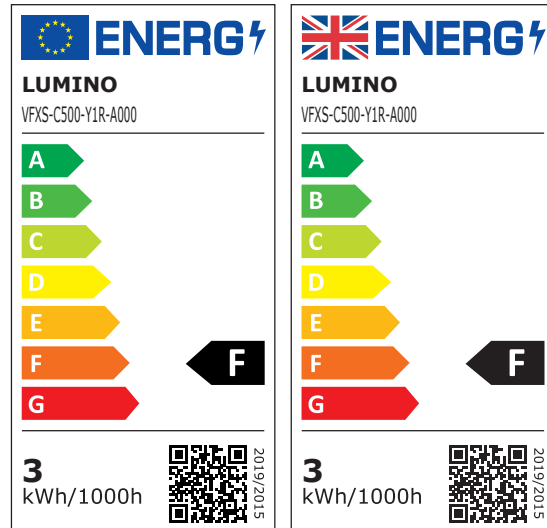

VFXS-C500-Y1R-A000
ColorCORE / 2500K / 6W/m / 24VDC