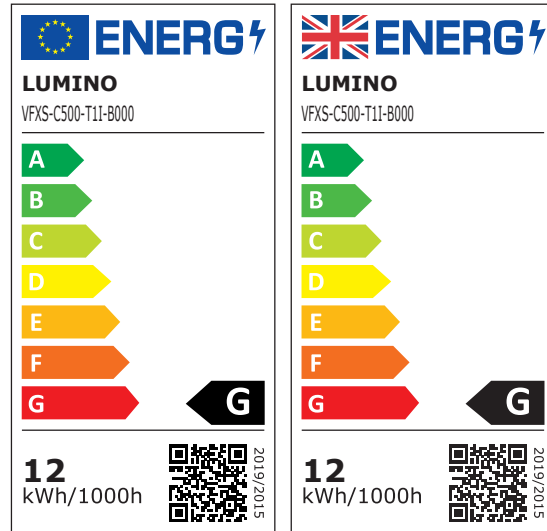

LUMINO

VectorFLEX

ENERGY LABELS

ELVFXS_R2201

VFXS-C500-T1I-B000
EQ / 2700K / 24W/m / 24VDC