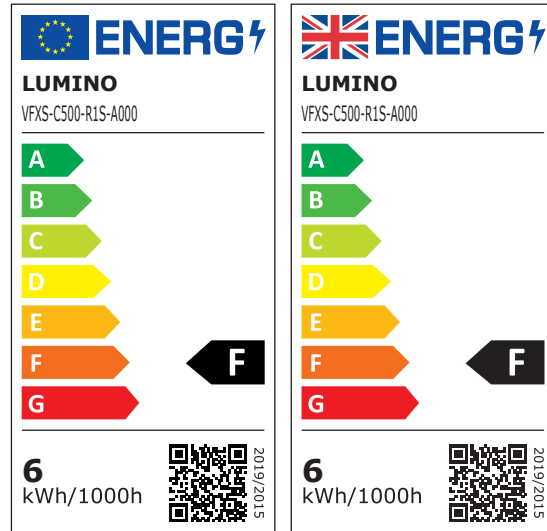

### ENERGY LABELS

ELVFXS\_R2201

VFXS-C500-R1S-A000  
ColorCORE / 2200K / 12W/m / 24VDC

VFXS-C500-T1S-A000  
ColorCORE / 2700K / 12W/m / 24VDC

VFXS-C500-V1S-A000  
ColorCORE / 3500K / 12W/m / 24VDC

VFXS-C500-Y1S-A000  
ColorCORE / 2500K / 12W/m / 24VDC