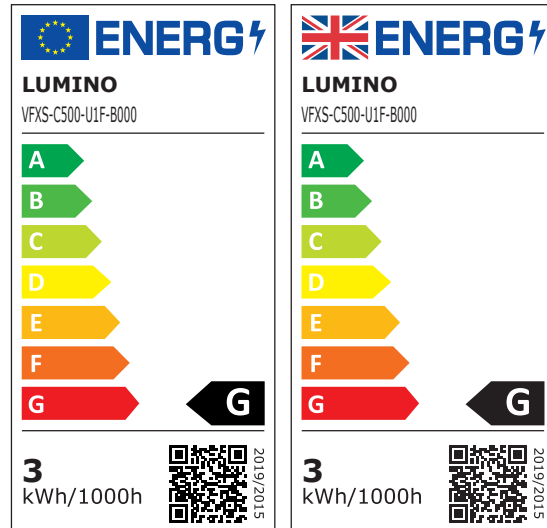

### ENERGY LABELS

ELVFXS\_R2201

VFXS-C500-R1S-A000  
ColorCORE / 2200K / 12W/m / 24VDC

VFXS-C500-T1S-A000  
ColorCORE / 2700K / 12W/m / 24VDC

VFXS-C500-V1S-A000  
ColorCORE / 3500K / 12W/m / 24VDC

VFXS-C500-Y1S-A000  
ColorCORE / 2500K / 12W/m / 24VDC

### ENERGY LABELS

ELVFXS\_R2201

VFXS-C500-R1U-A000  
ColorCORE / 2200K / 24W/m / 24VDC

VFXS-C500-T1U-A000  
ColorCORE / 2700K / 24W/m / 24VDC

VFXS-C500-V1U-A000  
ColorCORE / 3500K / 24W/m / 24VDC

VFXS-C500-Y1U-A000  
ColorCORE / 2500K / 24W/m / 24VDC

### ENERGY LABELS

ELVFXS\_R2201

VFXS-C500-R1V-A000  
ColorCORE / 2200K / 30W/m / 24VDC

VFXS-C500-T1V-A000  
ColorCORE / 2700K / 30W/m / 24VDC

VFXS-C500-V1V-A000  
ColorCORE / 3500K / 30W/m / 24VDC

VFXS-C500-Y1V-A000  
ColorCORE / 2500K / 30W/m / 24VDC

### ENERGY LABELS

ELVFXS\_R2201

VFXS-C500-T1F-B000  
EQ / 2700K / 6W/m / 24VDC

VFXS-C500-W1F-B000  
EQ / 4000K / 6W/m / 24VDC

VFXS-C500-U1G-B000  
EQ / 3000K / 12W/m / 24VDC

VFXS-C500-U1F  
EQ / 3000K / 6W/m / 24VDC