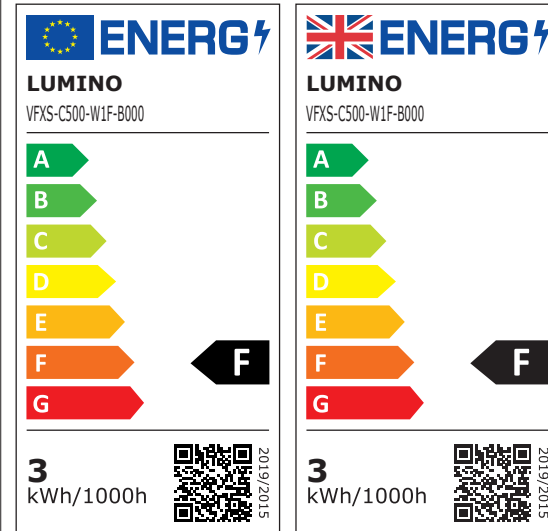

### ENERGY LABELS

ELVFXS\_R2201

VFXS-C500-R1S-A000  
ColorCORE / 2200K / 12W/m / 24VDC

VFXS-C500-T1S-A000  
ColorCORE / 2700K / 12W/m / 24VDC

VFXS-C500-V1S-A000  
ColorCORE / 3500K / 12W/m / 24VDC

VFXS-C500-Y1S-A000  
ColorCORE / 2500K / 12W/m / 24VDC

### ENERGY LABELS

ELVFXS\_R2201

VFXS-C500-R1U-A000  
ColorCORE / 2200K / 24W/m / 24VDC

VFXS-C500-T1U-A000  
ColorCORE / 2700K / 24W/m / 24VDC

VFXS-C500-V1U-A000  
ColorCORE / 3500K / 24W/m / 24VDC

VFXS-C500-Y1U-A000  
ColorCORE / 2500K / 24W/m / 24VDC

## VectorFLEX

### ENERGY LABELS

ELVFXS\_R2201

VFXS-C500-T1F-B000  
EQ / 2700K / 6W/m / 24VDC

VFXS-C500-W1F-B000  
EQ / 4000K / 6W/m / 24VDC

VFXS-C500-U1G-B000  
EQ / 3000K / 12W/m / 24VDC

VFXS-C500-U1F  
EQ / 3000K / 6W/m / 24VDC