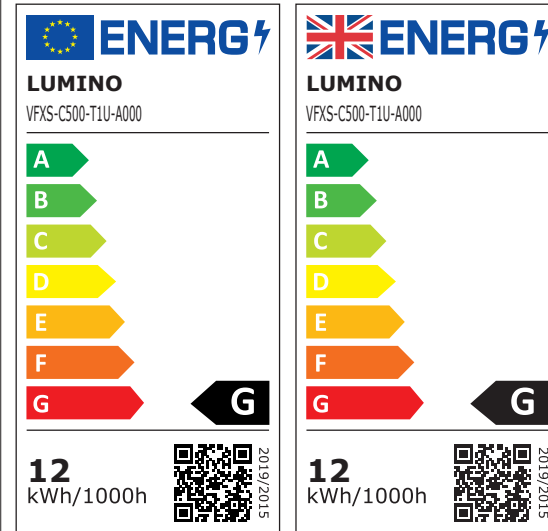

### ENERGY LABELS

ELVFXS\_R2201

VFXS-C500-R1S-A000  
ColorCORE / 2200K / 12W/m / 24VDC

VFXS-C500-T1S-A000  
ColorCORE / 2700K / 12W/m / 24VDC

VFXS-C500-V1S-A000  
ColorCORE / 3500K / 12W/m / 24VDC

VFXS-C500-Y1S-A000  
ColorCORE / 2500K / 12W/m / 24VDC

### ENERGY LABELS

ELVFXS\_R2201

VFXS-C500-R1U-A000  
ColorCORE / 2200K / 24W/m / 24VDC

VFXS-C500-T1U-A000  
ColorCORE / 2700K / 24W/m / 24VDC

VFXS-C500-V1U-A000  
ColorCORE / 3500K / 24W/m / 24VDC

VFXS-C500-Y1U-A000  
ColorCORE / 2500K / 24W/m / 24VDC