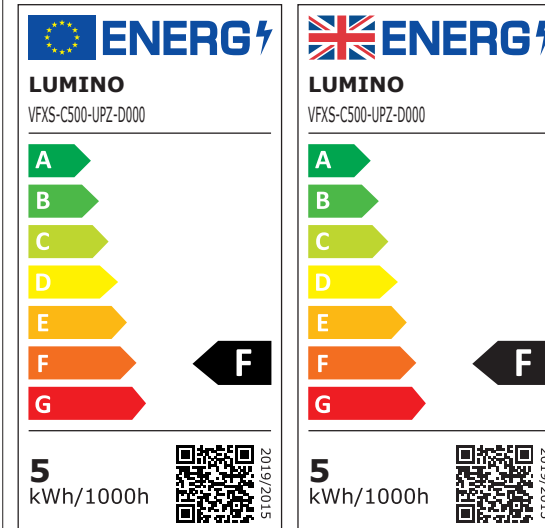

VFXS-C500-UPZ-D000
WarmDIM / 1800K - 3000K / 9.6W/m / 24VDC