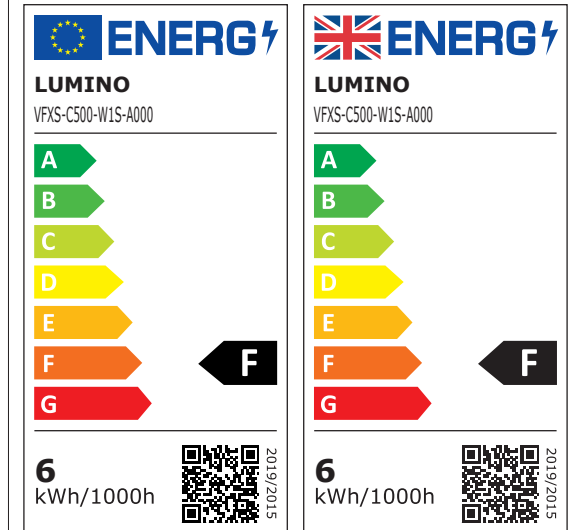

VFXS-C500-W1S-A000
ColorCORE / 4000K / 12W/m / 24VDC