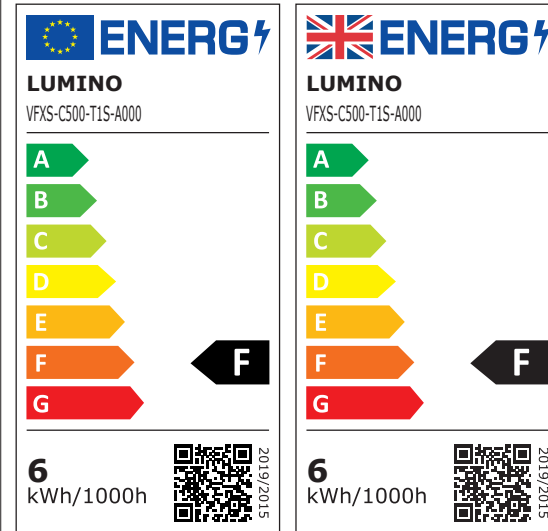

### ENERGY LABELS

ELVFXS\_R2201

VFXS-C500-R1S-A000  
ColorCORE / 2200K / 12W/m / 24VDC

VFXS-C500-T1S-A000  
ColorCORE / 2700K / 12W/m / 24VDC

VFXS-C500-V1S-A000  
ColorCORE / 3500K / 12W/m / 24VDC

VFXS-C500-Y1S-A000  
ColorCORE / 2500K / 12W/m / 24VDC