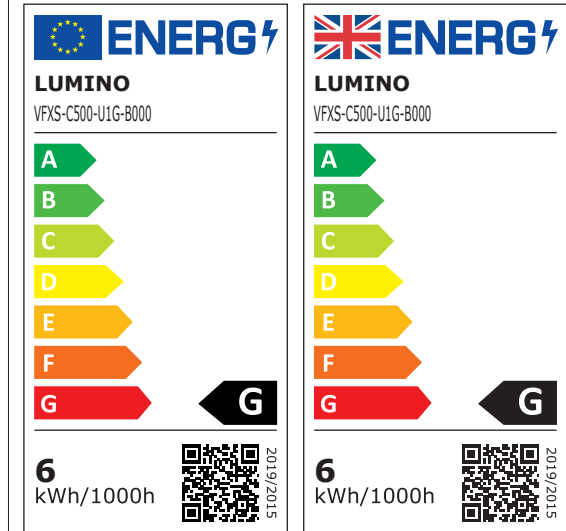

### ENERGY LABELS

ELVFXS\_R2201

VFXS-C500-R1S-A000  
ColorCORE / 2200K / 12W/m / 24VDC

VFXS-C500-T1S-A000  
ColorCORE / 2700K / 12W/m / 24VDC

VFXS-C500-V1S-A000  
ColorCORE / 3500K / 12W/m / 24VDC

VFXS-C500-Y1S-A000  
ColorCORE / 2500K / 12W/m / 24VDC

### ENERGY LABELS

ELVFXS\_R2201

VFXS-C500-R1U-A000  
ColorCORE / 2200K / 24W/m / 24VDC

VFXS-C500-T1U-A000  
ColorCORE / 2700K / 24W/m / 24VDC

VFXS-C500-V1U-A000  
ColorCORE / 3500K / 24W/m / 24VDC

VFXS-C500-Y1U-A000  
ColorCORE / 2500K / 24W/m / 24VDC

### ENERGY LABELS

ELVFXS\_R2201

VFXS-C500-R1V-A000  
ColorCORE / 2200K / 30W/m / 24VDC

VFXS-C500-T1V-A000  
ColorCORE / 2700K / 30W/m / 24VDC

VFXS-C500-V1V-A000  
ColorCORE / 3500K / 30W/m / 24VDC

VFXS-C500-Y1V-A000  
ColorCORE / 2500K / 30W/m / 24VDC

### ENERGY LABELS

ELVFXS\_R2201

VFXS-C500-T1F-B000  
EQ / 2700K / 6W/m / 24VDC

VFXS-C500-W1F-B000  
EQ / 4000K / 6W/m / 24VDC

VFXS-C500-U1G-B000  
EQ / 3000K / 12W/m / 24VDC

VFXS-C500-U1F  
EQ / 3000K / 6W/m / 24VDC