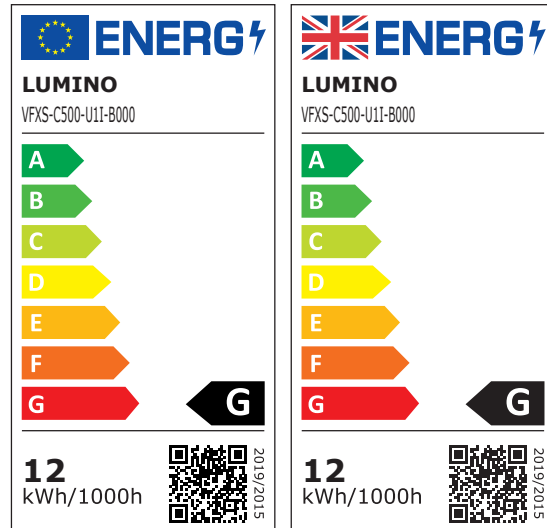

### ENERGY LABELS

ELVFXS\_R2201

VFXS-C500-R1S-A000  
ColorCORE / 2200K / 12W/m / 24VDC

VFXS-C500-T1S-A000  
ColorCORE / 2700K / 12W/m / 24VDC

VFXS-C500-V1S-A000  
ColorCORE / 3500K / 12W/m / 24VDC

VFXS-C500-Y1S-A000  
ColorCORE / 2500K / 12W/m / 24VDC

### ENERGY LABELS

ELVFXS\_R2201

VFXS-C500-R1U-A000  
ColorCORE / 2200K / 24W/m / 24VDC

VFXS-C500-T1U-A000  
ColorCORE / 2700K / 24W/m / 24VDC

VFXS-C500-V1U-A000  
ColorCORE / 3500K / 24W/m / 24VDC

VFXS-C500-Y1U-A000  
ColorCORE / 2500K / 24W/m / 24VDC

### ENERGY LABELS

ELVFXS\_R2201

VFXS-C500-R1V-A000  
ColorCORE / 2200K / 30W/m / 24VDC

VFXS-C500-T1V-A000  
ColorCORE / 2700K / 30W/m / 24VDC

VFXS-C500-V1V-A000  
ColorCORE / 3500K / 30W/m / 24VDC

VFXS-C500-Y1V-A000  
ColorCORE / 2500K / 30W/m / 24VDC

### ENERGY LABELS

ELVFXS\_R2201

VFXS-C500-T1I-B000  
EQ / 2700K / 24W/m / 24VDC

VFXS-C500-W1I-B000  
EQ / 4000K / 24W/m / 24VDC

VFXS-C500-UPG-C000  
ColorTUNE / 1800K - 3000K / 12W/m + 12W/m / 24VDC

VFXS-C500-U1I-B000  
EQ / 3000K / 24W/m / 24VDC