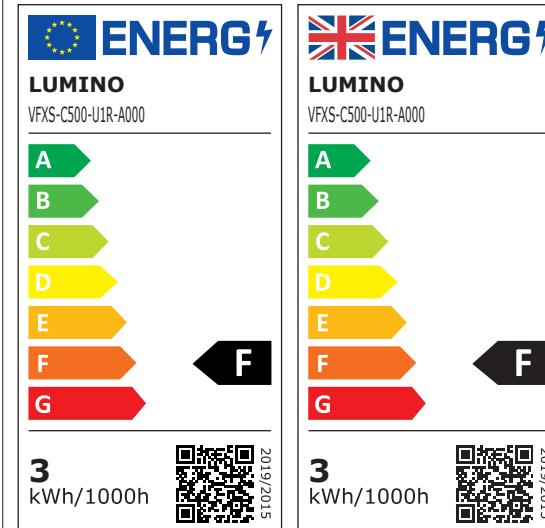

VFXS-C500-U1R-A000
ColorCORE / 3000K / 6W/m / 24VDC