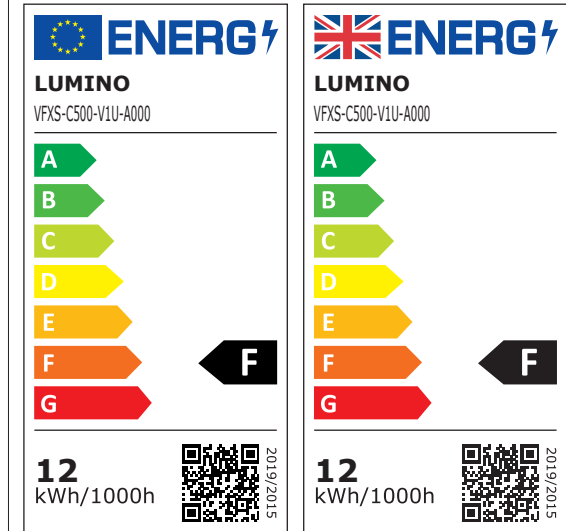

### ENERGY LABELS

ELVFXS\_R2201

VFXS-C500-R1S-A000  
ColorCORE / 2200K / 12W/m / 24VDC

VFXS-C500-T1S-A000  
ColorCORE / 2700K / 12W/m / 24VDC

VFXS-C500-V1S-A000  
ColorCORE / 3500K / 12W/m / 24VDC

VFXS-C500-Y1S-A000  
ColorCORE / 2500K / 12W/m / 24VDC

### ENERGY LABELS

ELVFXS\_R2201

VFXS-C500-R1U-A000  
ColorCORE / 2200K / 24W/m / 24VDC

VFXS-C500-T1U-A000  
ColorCORE / 2700K / 24W/m / 24VDC

VFXS-C500-V1U-A000  
ColorCORE / 3500K / 24W/m / 24VDC

VFXS-C500-Y1U-A000  
ColorCORE / 2500K / 24W/m / 24VDC