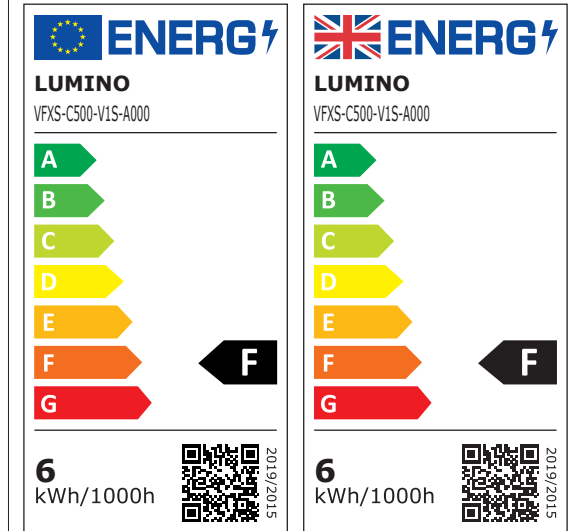

### ENERGY LABELS

ELVFXS\_R2201

VFXS-C500-R1S-A000  
ColorCORE / 2200K / 12W/m / 24VDC

VFXS-C500-T1S-A000  
ColorCORE / 2700K / 12W/m / 24VDC

VFXS-C500-V1S-A000  
ColorCORE / 3500K / 12W/m / 24VDC

VFXS-C500-Y1S-A000  
ColorCORE / 2500K / 12W/m / 24VDC