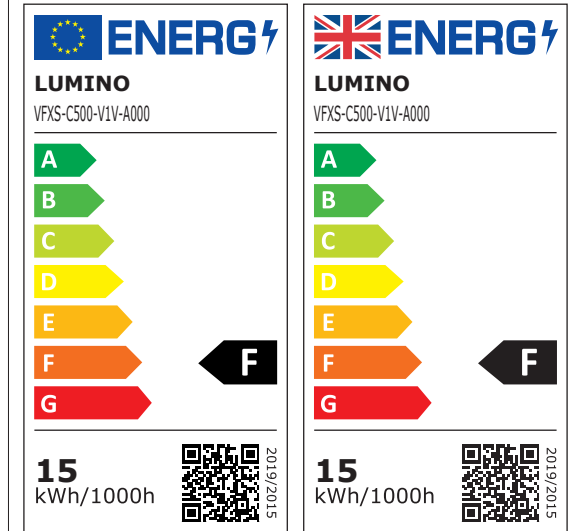

### ENERGY LABELS

ELVFXS\_R2201

VFXS-C500-R1S-A000  
ColorCORE / 2200K / 12W/m / 24VDC

VFXS-C500-T1S-A000  
ColorCORE / 2700K / 12W/m / 24VDC

VFXS-C500-V1S-A000  
ColorCORE / 3500K / 12W/m / 24VDC

VFXS-C500-Y1S-A000  
ColorCORE / 2500K / 12W/m / 24VDC

### ENERGY LABELS

ELVFXS\_R2201

VFXS-C500-R1U-A000  
ColorCORE / 2200K / 24W/m / 24VDC

VFXS-C500-T1U-A000  
ColorCORE / 2700K / 24W/m / 24VDC

VFXS-C500-V1U-A000  
ColorCORE / 3500K / 24W/m / 24VDC

VFXS-C500-Y1U-A000  
ColorCORE / 2500K / 24W/m / 24VDC

### ENERGY LABELS

ELVFXS\_R2201

VFXS-C500-R1V-A000  
ColorCORE / 2200K / 30W/m / 24VDC

VFXS-C500-T1V-A000  
ColorCORE / 2700K / 30W/m / 24VDC

VFXS-C500-V1V-A000  
ColorCORE / 3500K / 30W/m / 24VDC

VFXS-C500-Y1V-A000  
ColorCORE / 2500K / 30W/m / 24VDC