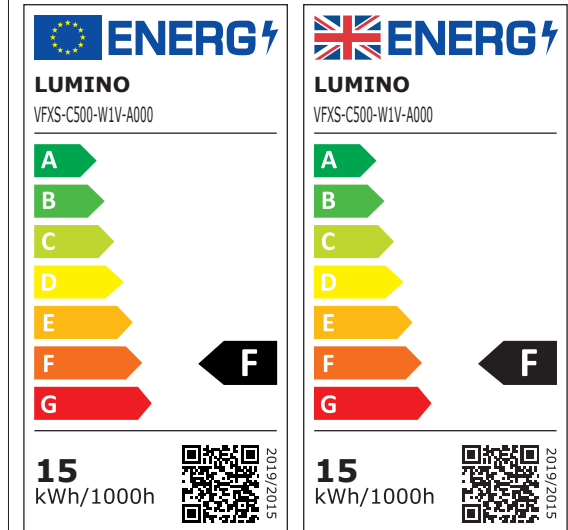

VFXS-C500-W1V-A000
ColorCORE / 4000K / 30W/m / 24VDC