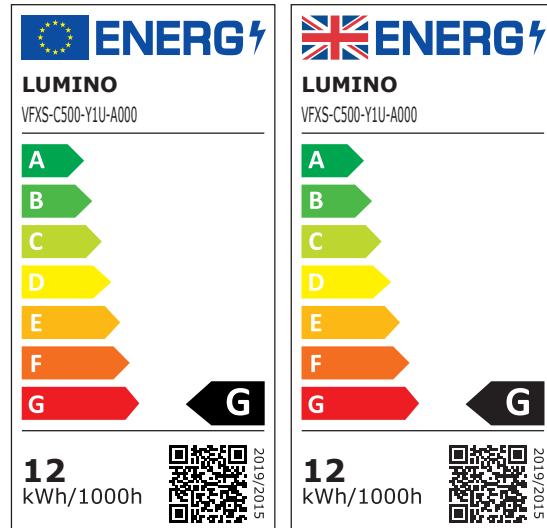

### ENERGY LABELS

ELVFXS\_R2201

VFXS-C500-R1S-A000  
ColorCORE / 2200K / 12W/m / 24VDC

VFXS-C500-T1S-A000  
ColorCORE / 2700K / 12W/m / 24VDC

VFXS-C500-V1S-A000  
ColorCORE / 3500K / 12W/m / 24VDC

VFXS-C500-Y1S-A000  
ColorCORE / 2500K / 12W/m / 24VDC

### ENERGY LABELS

ELVFXS\_R2201

VFXS-C500-R1U-A000  
ColorCORE / 2200K / 24W/m / 24VDC

VFXS-C500-T1U-A000  
ColorCORE / 2700K / 24W/m / 24VDC

VFXS-C500-V1U-A000  
ColorCORE / 3500K / 24W/m / 24VDC

VFXS-C500-Y1U-A000  
ColorCORE / 2500K / 24W/m / 24VDC