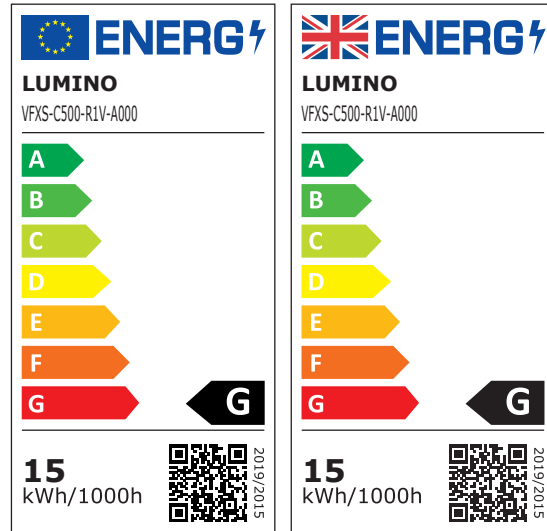

LUMINO

VectorFLEX

ENERGY LABELS

ELVFXS_R2201

VFXS-C500-R1V-A000
ColorCORE / 2200K / 30W/m / 24VDC