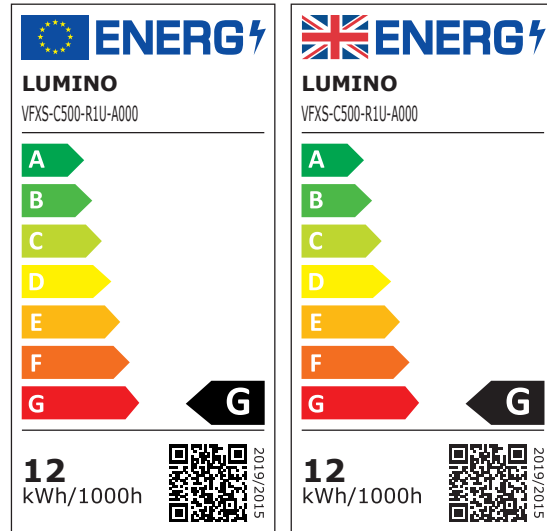

### ENERGY LABELS

ELVFXS\_R2201

VFXS-C500-R1S-A000  
ColorCORE / 2200K / 12W/m / 24VDC

VFXS-C500-T1S-A000  
ColorCORE / 2700K / 12W/m / 24VDC

VFXS-C500-V1S-A000  
ColorCORE / 3500K / 12W/m / 24VDC

VFXS-C500-Y1S-A000  
ColorCORE / 2500K / 12W/m / 24VDC

### ENERGY LABELS

ELVFXS\_R2201

VFXS-C500-R1U-A000  
ColorCORE / 2200K / 24W/m / 24VDC

VFXS-C500-T1U-A000  
ColorCORE / 2700K / 24W/m / 24VDC

VFXS-C500-V1U-A000  
ColorCORE / 3500K / 24W/m / 24VDC

VFXS-C500-Y1U-A000  
ColorCORE / 2500K / 24W/m / 24VDC